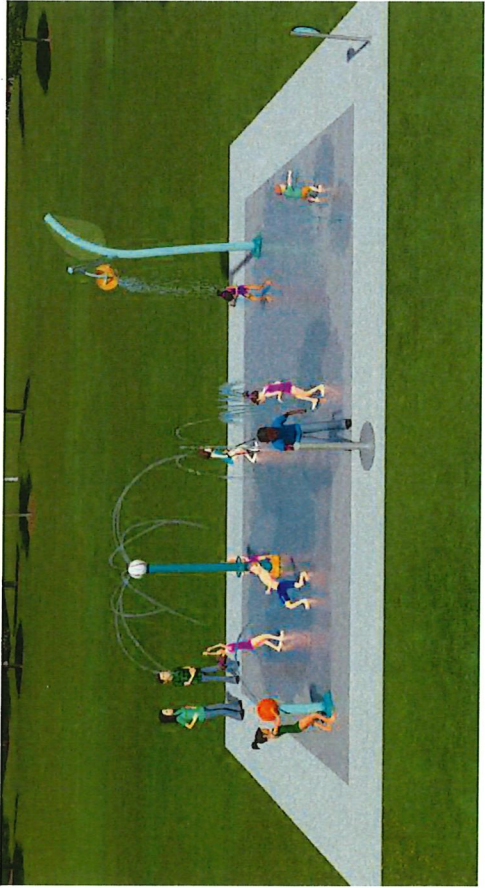

# 40x40 Gable Roof Shelter

# Smartplay- Centre

# Splash Pad