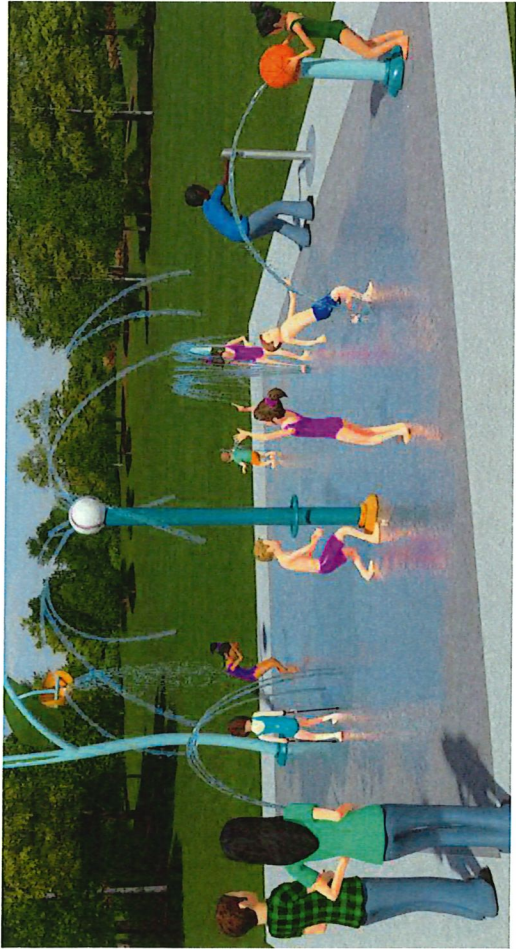

# 40x40 Gable Roof Shelter

# Smartplay- Centre

# Splash Pad